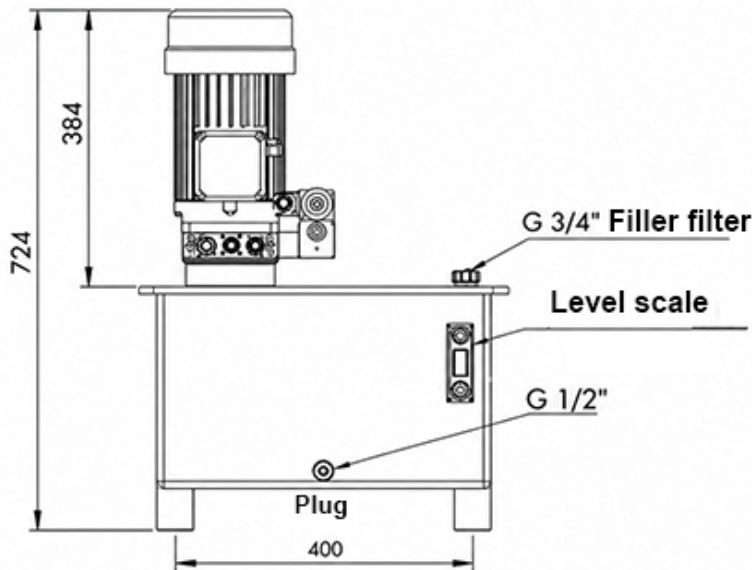

## DATA SHEET – DIMENSIONS

### 13601: MINI HYDRAULIC POWER-PACK UNIT 380V AC (4 KW) - 8 CC - 12 LIT/MIN - TANK 40 LIT

CODE	VOLTAGE (V)	MOTOR POWER (kW)	MAX. PRESSURE (bar)	PUMP FLOW (cc)	OIL TANK CAPACITY (l)	FLOW OF POWER PACK (lit/min)	SPEED (rpm)
13601	380	4	120	8	40	12	1500