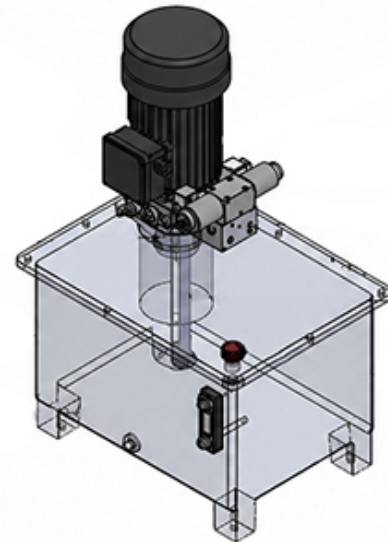

## DATA SHEET – DIMENSIONS

### 13601: MINI HYDRAULIC POWER-PACK UNIT 380V AC (4 KW) - 8 CC - 12 LIT/MIN - TANK 40 LIT

CODE	VOLTAGE (V)	MOTOR POWER (kW)	MAX. PRESSURE (bar)	PUMP FLOW (cc)	OIL TANK CAPACITY (l)	FLOW OF POWER PACK (lit/min)	SPEED (rpm)
13601	380	4	120	8	40	12	1500