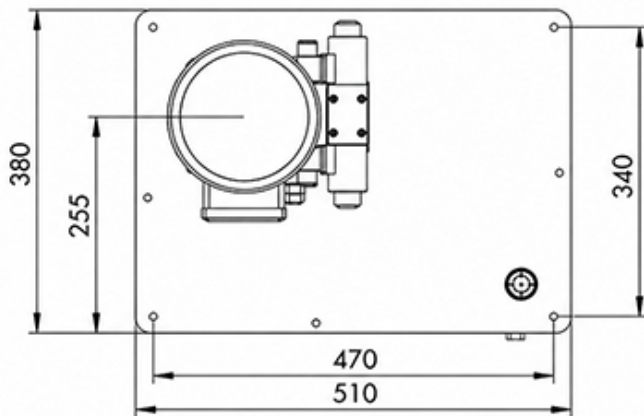

## DATA SHEET – DIMENSIONS

### 13601: MINI HYDRAULIC POWER-PACK UNIT 380V AC (4 KW) - 8 CC - 12 LIT/MIN - TANK 40 LIT

CODE	VOLTAGE (V)	MOTOR POWER (kW)	MAX. PRESSURE (bar)	PUMP FLOW (cc)	OIL TANK CAPACITY (l)	FLOW OF POWER PACK (lit/min)	SPEED (rpm)
13601	380	4	120	8	40	12	1500