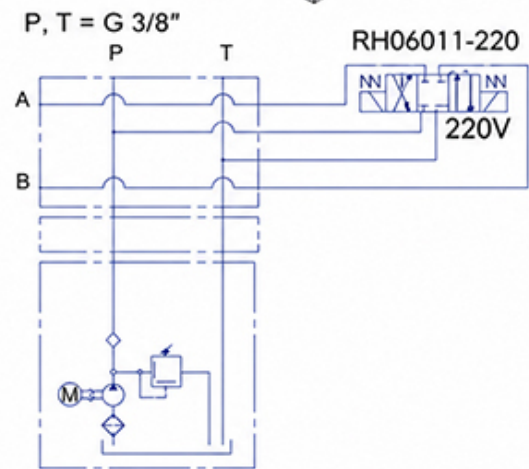

## DATA SHEET – DIMENSIONS

### 13601: MINI HYDRAULIC POWER-PACK UNIT 380V AC (4 KW) - 8 CC - 12 LIT/MIN - TANK 40 LIT

CODE	VOLTAGE (V)	MOTOR POWER (kW)	MAX. PRESSURE (bar)	PUMP FLOW (cc)	OIL TANK CAPACITY (l)	FLOW OF POWER PACK (lit/min)	SPEED (rpm)
13601	380	4	120	8	40	12	1500